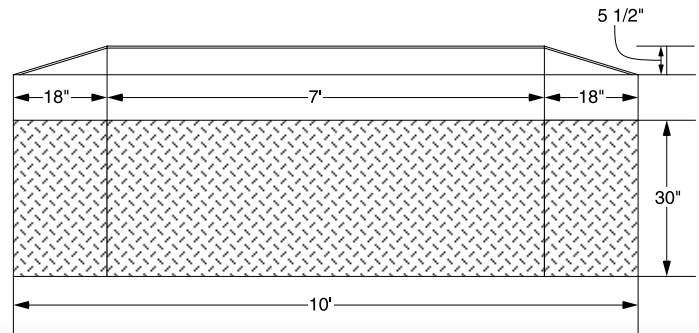

Your choice of aluminum or steel platforms.

- Two (2) each platforms with 2 ramps each (total of 4 ramps).
- Axle capacity for tandem platforms: 60,000 lbs.
- Stainless steel, environmentally-protected USA-made load cells.
- Weighbridge size: 7 ft. L x 30 in. W x 5.5 in. H.
- Overall dimensions with ramps: 10 ft. L x 30 in. W x 5.5 in. H.

Durable checkered steel deck construction

60,000 lb x 50 lb graduations (for portable installations)
- or -
60,000 lb x 20 lb graduations (for permanent installations)

AXLE LOAD SCALE SPECIFICATIONS

MODEL	NOMINAL CAPACITY	PLATFORM	SHIPPING WEIGHT
760PS	30 ton	Steel	1,765 lb
760PA	30 ton	Aluminum	820 lb