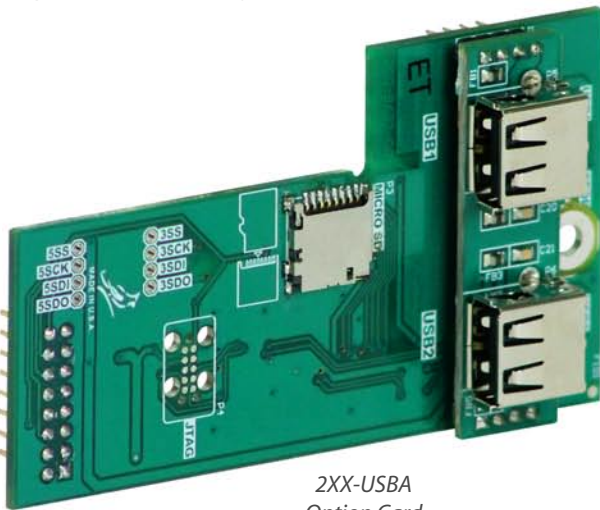

2XX-USBA Option Card

USB-A Ports for Cardinal 200 Series Indicators

USB-A option card for Cardinal models 205, 210, 212G, and 225 indicators with **(2) USB-A ports** and **(1) micro SD port**.

Both USB ports and the micro SD port may all be used simultaneously. For instance, a USB drive may be recording transactions while the other USB port is connected to a keyboard at the same time that a micro SD card is storing IDs.

(Does not include SD card or portable USB drive)

2XX-USBA
Option Card

Indicator Model	205	210	212G	225
NEW 101 Keyboard	●	●	●	●
NEW Transaction Storage (USB drive only)	Virtually Unlimited	Virtually Unlimited	Virtually Unlimited	Virtually Unlimited
EXPANDED ID Storage (micro SD or USB drive)		100 IDs	100 IDs	Virtually Unlimited IDs