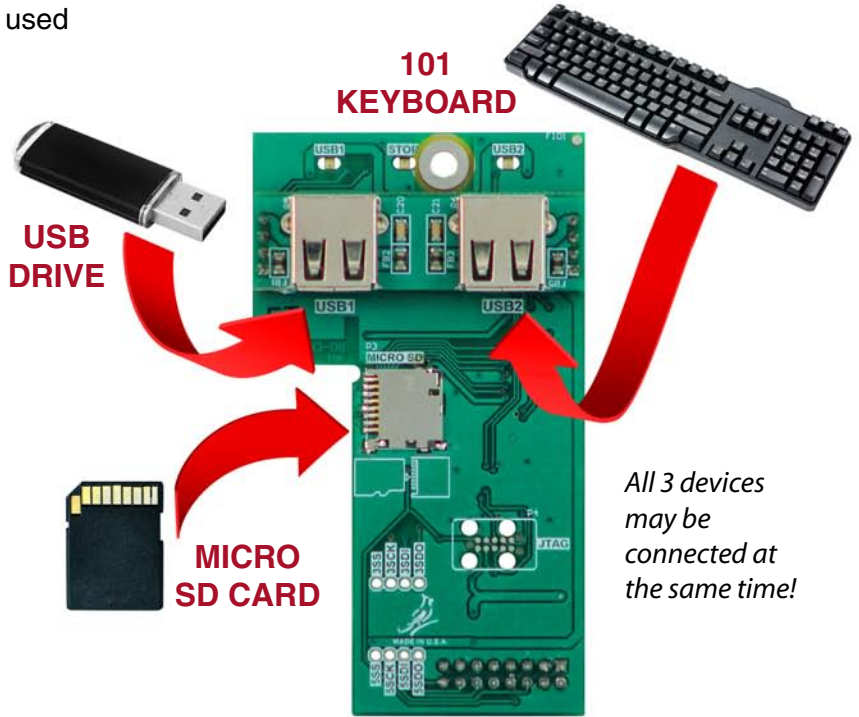

2XX-USBA Option Card

USB-A Ports for Cardinal 200 Series Indicators

USB-A option card for Cardinal models 205, 210, 212G, and 225 indicators with **(2) USB-A ports** and **(1) micro SD port**.

Both USB ports and the micro SD port may all be used simultaneously. For instance, a USB drive may be recording transactions while the other USB port is connected to a keyboard at the same time that a micro SD card is storing IDs.

(Does not include SD card or portable USB drive)

2XX-USBA
Option Card

Indicator Model	205	210	212G	225
NEW 101 Keyboard	●	●	●	●
NEW Transaction Storage (USB drive only)	Virtually Unlimited	Virtually Unlimited	Virtually Unlimited	Virtually Unlimited
EXPANDED ID Storage (micro SD or USB drive)		100 IDs	100 IDs	Virtually Unlimited IDs